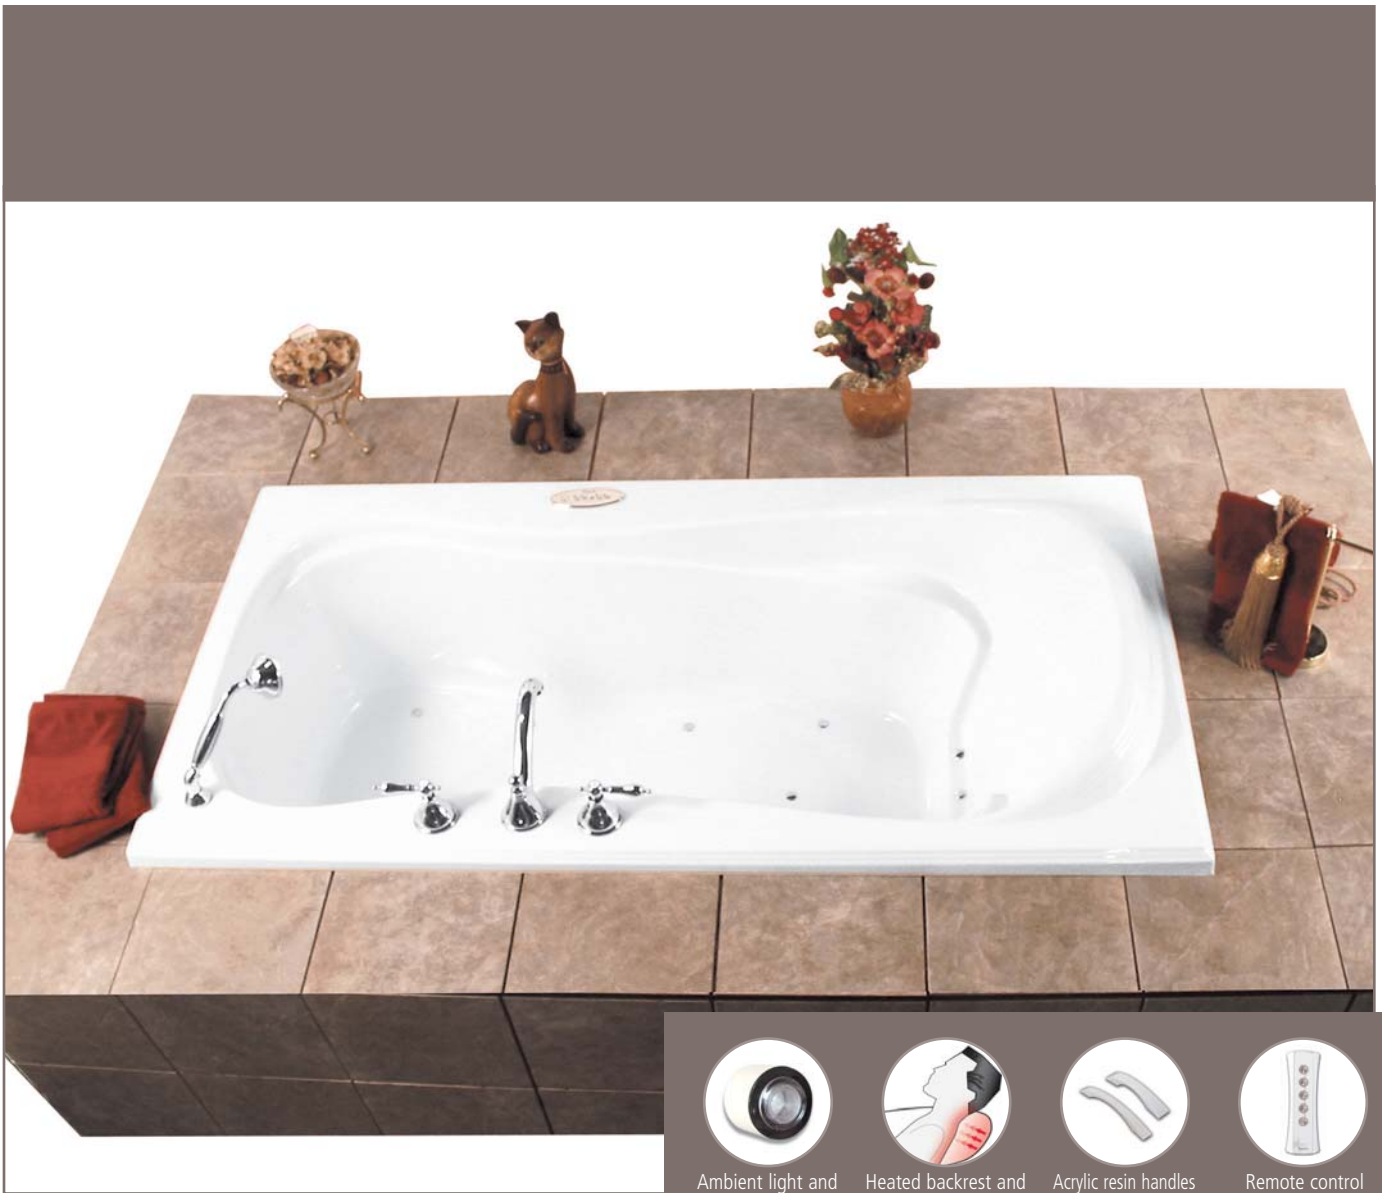

Alto decor & Figaro
66" x 34" 66" x 34"

A WELL DESERVED *Desire*

Ambient light and chromotherapy

Heated backrest and headrest

Acrylic resin handles

Remote control

ALTO DECORATION 66" x 34" x 18"

Alto is a comfortable acrylic resin bathtub with armrests. Thanks to its central drain, two people can be seated comfortably.

Capacity:

36 gallons

Whirlpool:

6 conventional jets or
10 secured micro-jets,
rotary or regular

Therapeutic:

14 econo injectair nozzles or
14 injectair plus nozzles

Supra:

49 air jets
(7 back seat, 42 around jets)
(1 blower, 1 control and 1 volume
control for dorsal jets)

Supra Plus :

61 air jets
(7 back seat, 42 around jets, 12 bottom
jets) (2 blowers, 1 control and 1 volume
control for dorsal jets)

Options:

Ambient light
Chromotherapy
Heated backrest and headrest
(Not available on Supra and Supra Plus)
Acrylic resin handles
Remote control for injectair
and combine bathtub

FIGARO 66" x 34" x 19"

Figaro is a 5^{1/2} foot bathtub. It is comfortable and has armrests as well as lumbar support. The faucet deck is accessible and offers several options. It is equipped with a lip around its contour to prevent water from spilling out of the bathtub.