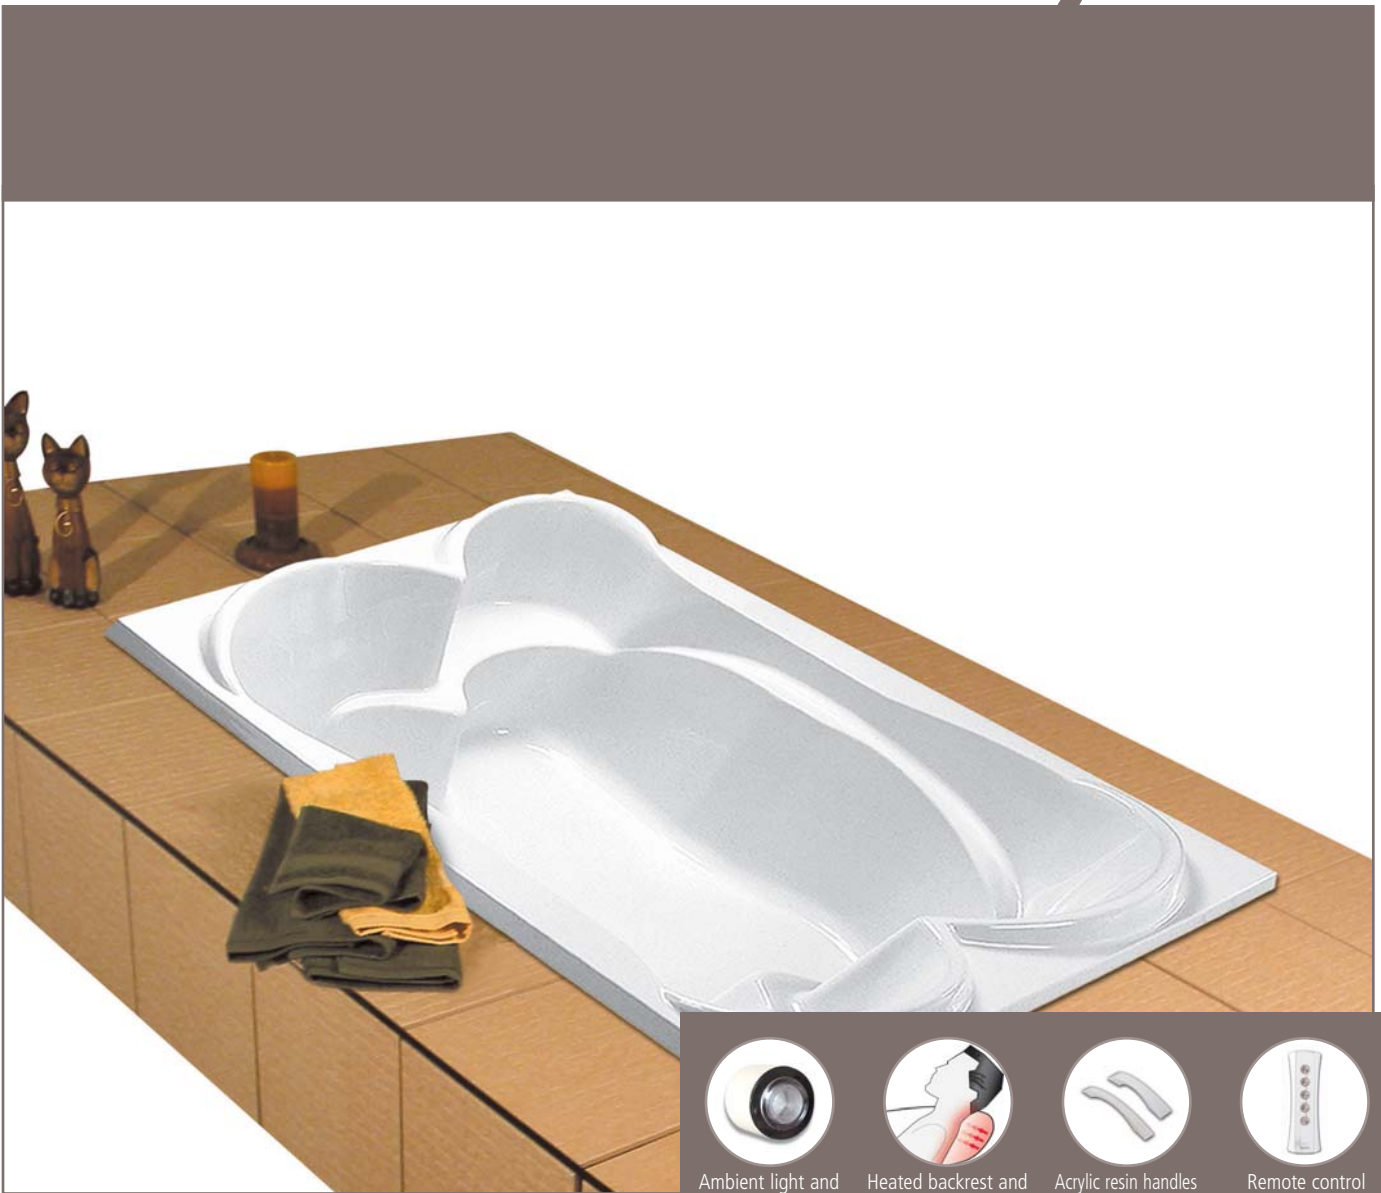

# Quatuor

72" x 48"

A RELAXING *Face-to-face*

Ambient light and  
chromotherapy

Heated backrest and  
headrest

Acrylic resin handles

Remote control

## QUATUOR 72" x 48" x 21"

Quatuor offers you 2 face-to-face seats. It provides maximum space and comfort for you to relax in good company for hours. For demanding customers, Quatuor is the solution that allows you to relax in good company.

### Capacity:

75 gallons