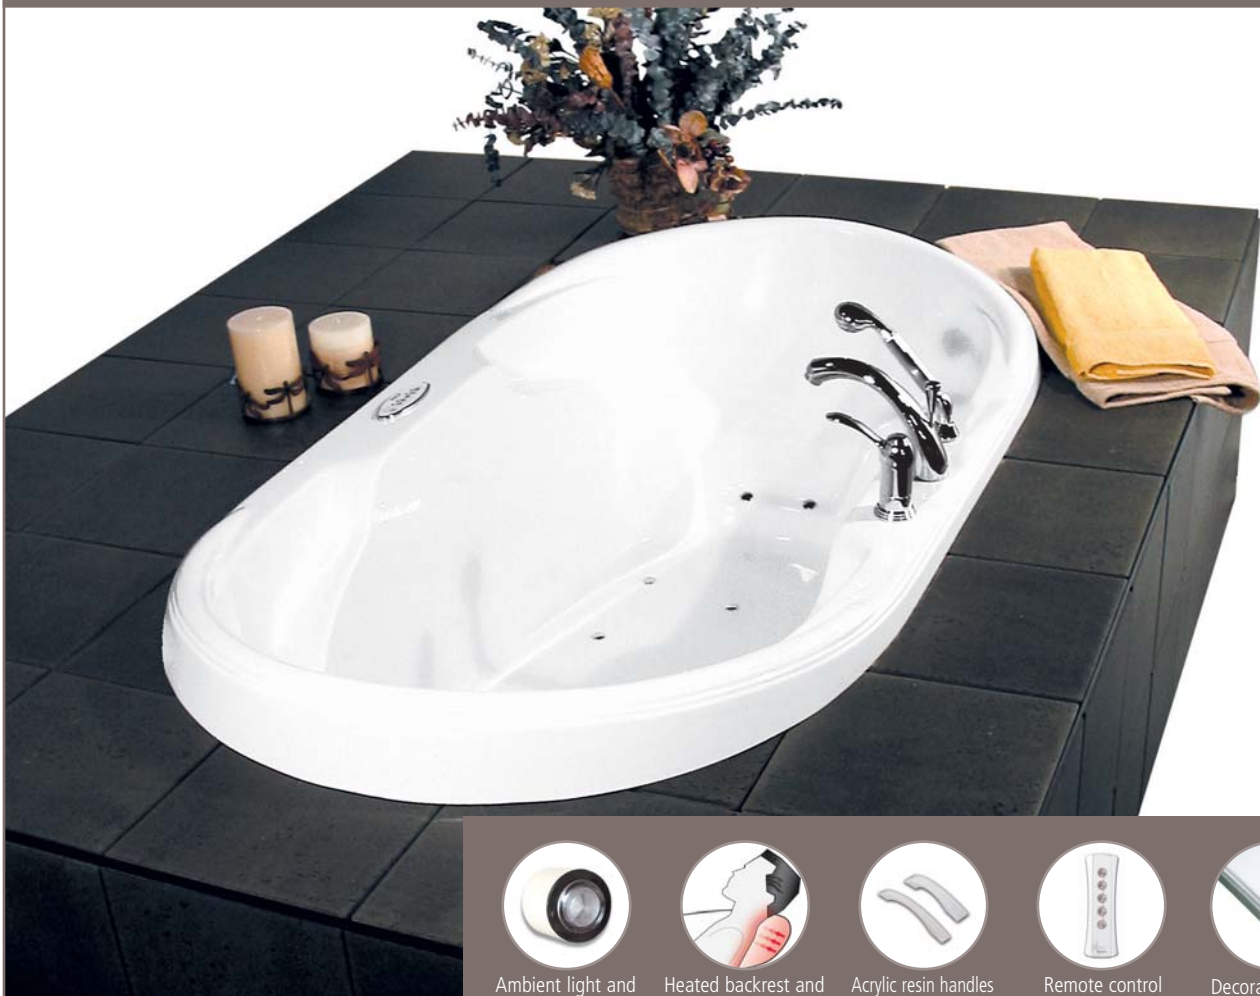

Romance

68" x 37"

THE MAGIC OF *Bubbles*

The injectair system propels preheated air into your bath water. The thousands of air bubbles provide a therapeutic and relaxing effect.

Ambient light and
chromotherapy

Heated backrest and
headrest

Acrylic resin handles

Remote control

Decoration finish

ROMANCE 68" x 37"

Romance is the choice of connoisseurs. The size of this bathtub provides you with many options and a beautiful design. It is perfect for two people. It has armrests and lumbar support for both people.

Capacity :

51 gallons

Whirlpool:

8 conventional jets or
12 secured micro-jets, rotary or regular

Therapeutic :

16 econo injectair nozzles or
16 injectair plus nozzles

Supra :

50 air jets (14 back seat, 36 around jets) (1 blower, 1 control and 1 volume control for dorsal jets)

Supra Plus :

62 air jets (14 back seat, 36 around jets, 12 bottom jets)
(2 blowers, 1 control and 1 volume control for dorsal jets)

Options:

Ambient light
Chromotherapy
Heated backrest and headrest
(Not available on Supra and Supra Plus)
Acrylic resin handles (Zen not-available)
Remote control for injectair and combine bathtub
Decoration finish