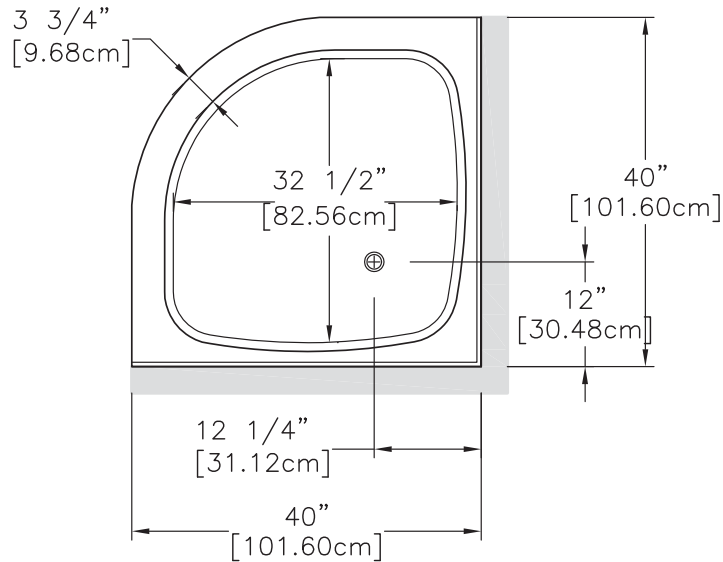

40" X 40" X 3 5/8"

SHERLIC showers come with a superior quality finish that requires protection during shipping and handling. The high gloss surface is shock resistant and will conserve its appearance for years to come if properly cared for and maintained. It is the consignee's responsibility to advise the shipper of any damage incurred in transit. Any missing items must be carefully indicated on the receiving slip.